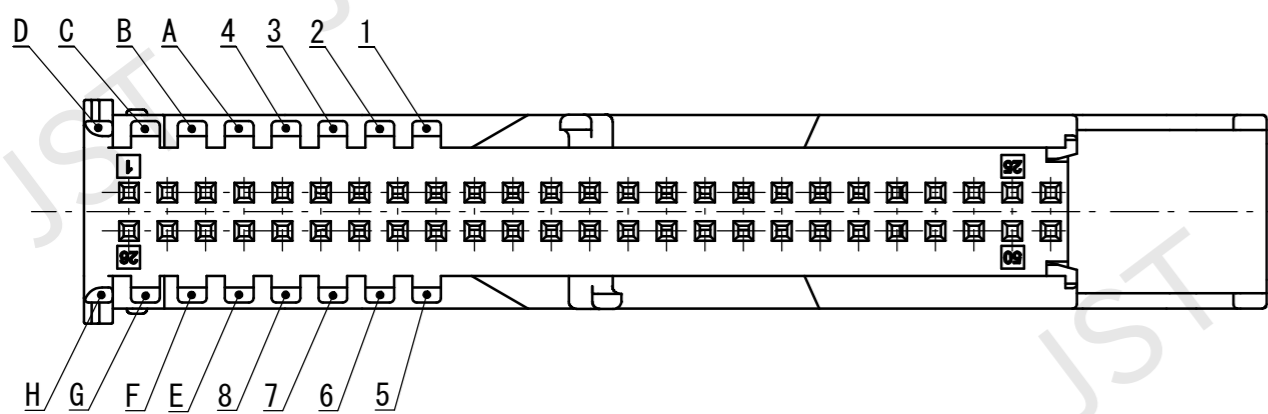

LEVER OPENED POSITION (DELIVERY CONDITION)

FINAL CUSTOMER CONDITION

LEVER LOCKED POSITION

GIT 50P FEMALE CONNECTOR PART LIST

PART No.	KEY CODE	COLOR	
		COVER	LEVER
50GIT-CL-1A-01M-01	D, F	YELLOW	GREEN
50GIT-CL-1A-01H-01	D, F	YELLOW	GRAY
50GIT-CL-1A-01-02	A, 5	YELLOW	BLACK
50GIT-CL-1A-01H-03	B, 6	YELLOW	GRAY
50GIT-CL-1A-01-04	C, G	YELLOW	BLACK
50GIT-CL-1A-01M-05	C, 8	YELLOW	GREEN

KEYING OPTIONS

NOTE

1. GENERAL TOLERANCE : ± 0.3
2. FEMALE CONNECTOR PART NO. AND KEYCODE SEE TABLE

2	LEVER	PBT (GF)		SEE TABLE
1	FEMALE HOUSING COVER	PBT (GF)		SEE TABLE
No.	PART NAME	MATERIAL	SURFACE FINISH	REMARKS
SIZE	UNIT	SCALE	PROJECTION	DATE
A2	METRIC	2:1		Mar 26, 2024
CUSTOMER				
SERIES NAME	GIT 50P FEMALE CONNECTOR			
PART No.	50GIT-CL-1A-01 ()-()			
DRAWING No.	KRD-55429			RO