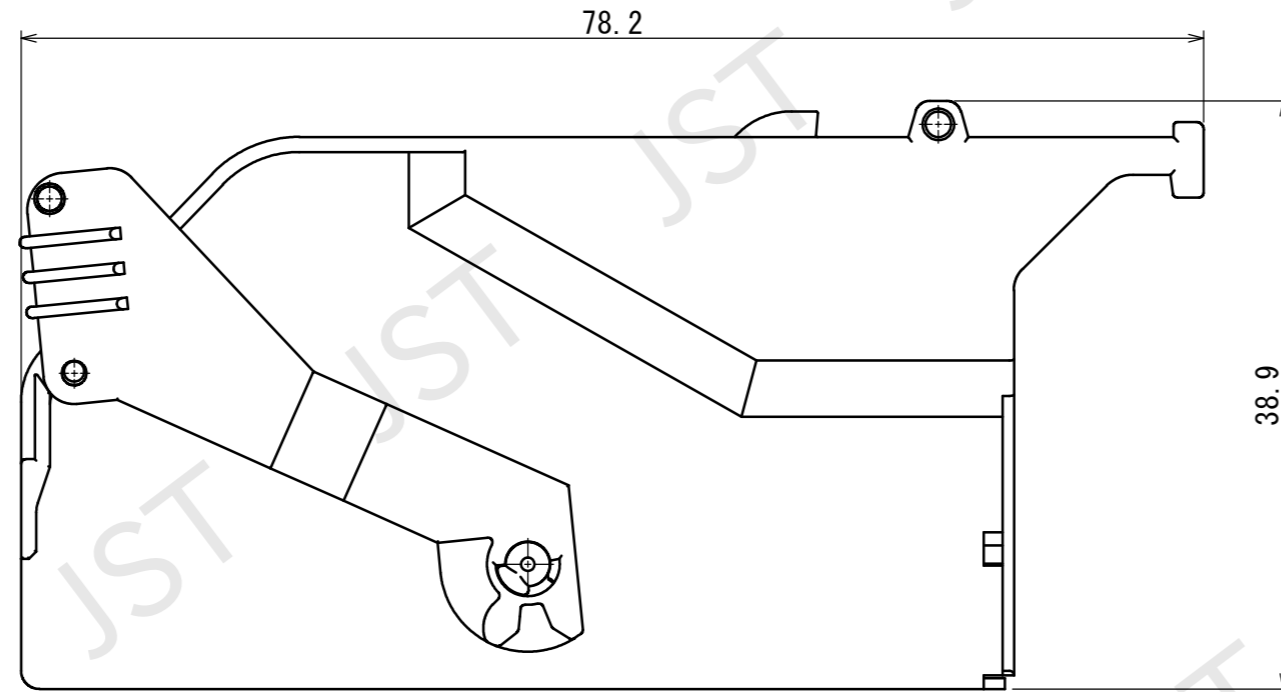

LEVER OPENED POSITION (DELIVERY CONDITION)

FINAL CUSTOMER CONDITION

LEVER LOCKED POSITION

GIT 50P FEMALE CONNECTOR PART LIST

PART No.	KEY CODE	COLOR	
		COVER	LEVER
50GIT-CL-1A-01M-01	D, F	YELLOW	GREEN
50GIT-CL-1A-01H-01	D, F	YELLOW	GRAY
50GIT-CL-1A-01-02	A, 5	YELLOW	BLACK
50GIT-CL-1A-01H-03	B, 6	YELLOW	GRAY
50GIT-CL-1A-01-04	C, G	YELLOW	BLACK
50GIT-CL-1A-01M-05	C, 8	YELLOW	GREEN

KEYING OPTIONS

NOTE

1. GENERAL TOLERANCE : ± 0.3
2. FEMALE CONNECTOR PART NO. AND KEYCODE SEE TABLE

2	LEVER	PBT (GF)		SEE TABLE
1	FEMALE HOUSING COVER	PBT (GF)		SEE TABLE
No.	PART NAME	MATERIAL	SURFACE FINISH	REMARKS
SIZE	UNIT	SCALE	PROJECTION	DATE
A2	METRIC	2:1		Mar 26, 2024
CUSTOMER				
SERIES NAME	GIT 50P FEMALE CONNECTOR			
PART No.	50GIT-CL-1A-01 ()-()			
DRAWING No.	KRD-55429			RO