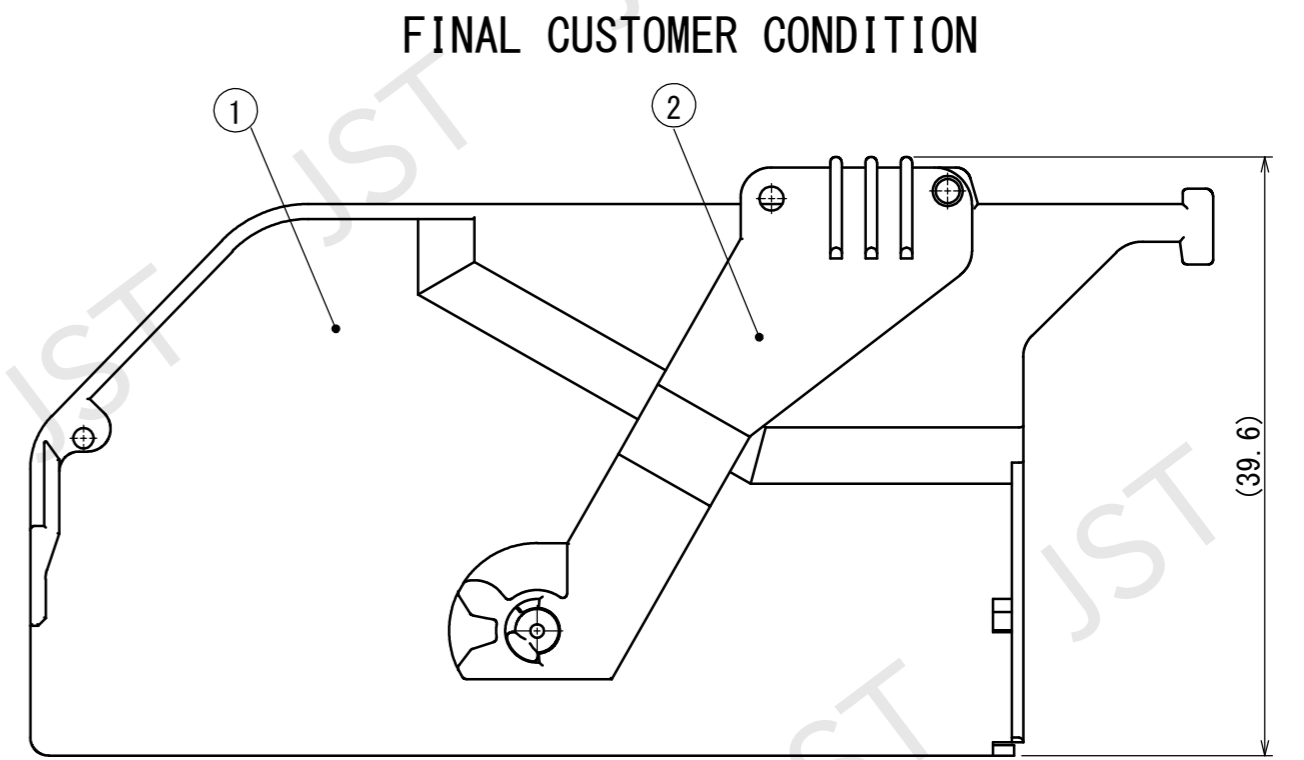

LEVER OPENED POSITION (DELIVERY CONDITION)

FINAL CUSTOMER CONDITION

LEVER LOCKED POSITION

GIT 50P FEMALE CONNECTOR PART LIST

PART No.	KEY CODE	COLOR	
		COVER	LEVER
50GIT-CL-1A-01M-01	D, F	YELLOW	GREEN
50GIT-CL-1A-01H-01	D, F	YELLOW	GRAY
50GIT-CL-1A-01-02	A, 5	YELLOW	BLACK
50GIT-CL-1A-01H-03	B, 6	YELLOW	GRAY
50GIT-CL-1A-01-04	C, G	YELLOW	BLACK
50GIT-CL-1A-01M-05	C, 8	YELLOW	GREEN

KEYING OPTIONS

NOTE

1. GENERAL TOLERANCE : ± 0.3
2. FEMALE CONNECTOR PART NO. AND KEYCODE SEE TABLE

2	LEVER	PBT (GF)		SEE TABLE
1	FEMALE HOUSING COVER	PBT (GF)		SEE TABLE
No.	PART NAME	MATERIAL	SURFACE FINISH	REMARKS
SIZE	UNIT	SCALE	PROJECTION	DATE
A2	METRIC	2:1		Mar 26, 2024
CUSTOMER				
SERIES NAME	GIT 50P FEMALE CONNECTOR			
PART No.	50GIT-CL-1A-01 ()-()			
DRAWING No.	KRD-55429			RO