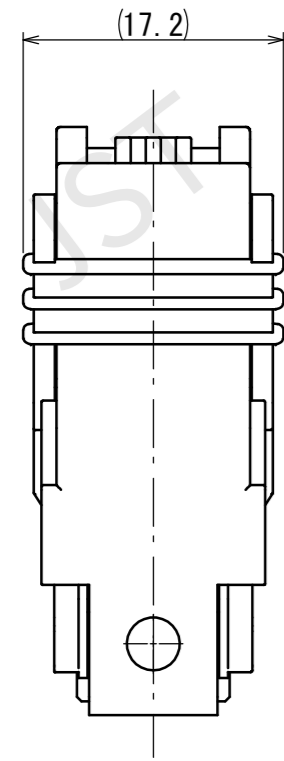

THIS DRAWING CONTAINS INFORMATION THAT IS PROPRIETARY TO J.S.T. AND SHALL NOT BE USED OR ADAPTED, COPIED, OR PUBLISHED WITHOUT WRITTEN PERMISSION.

1 2 3 4 5 6 7 8 9 10 11 12

REV.	DESCRIPTION	DATE	0
△			

LEVER OPENED POSITION (DELIVERY CONDITION)

FINAL CUSTOMER CONDITION

LEVER LOCKED POSITION

GIT 50P FEMALE CONNECTOR PART LIST

PART No.	KEY CODE	COLOR	
		COVER	LEVER
50GIT-CL-1A-01M-01	D, F	YELLOW	GREEN
50GIT-CL-1A-01H-01	D, F	YELLOW	GRAY
50GIT-CL-1A-01-02	A, 5	YELLOW	BLACK
50GIT-CL-1A-01H-03	B, 6	YELLOW	GRAY
50GIT-CL-1A-01-04	C, G	YELLOW	BLACK
50GIT-CL-1A-01M-05	C, 8	YELLOW	GREEN

KEYING OPTIONS

NOTE

1. GENERAL TOLERANCE : ± 0.3
2. FEMALE CONNECTOR PART NO. AND KEYCODE SEE TABLE

2	LEVER	PBT (GF)		SEE TABLE
1	FEMALE HOUSING COVER	PBT (GF)		SEE TABLE
No.	PART NAME	MATERIAL	SURFACE FINISH	REMARKS
SIZE	UNIT	SCALE	PROJECTION	DATE
A2	METRIC	2:1		Mar 26, 2024
CUSTOMER				
SERIES NAME	GIT 50P FEMALE CONNECTOR			
PART No.	50GIT-CL-1A-01 ()-()			
DRAWING No.	KRD-55429			RO