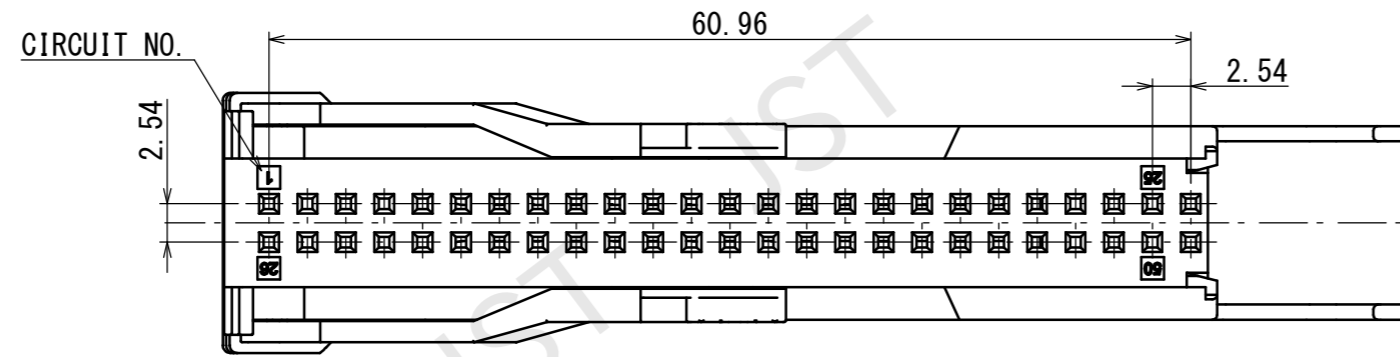

LEVER OPENED POSITION (DELIVERY CONDITION)

FINAL CUSTOMER CONDITION

LEVER LOCKED POSITION

GIT 50P FEMALE CONNECTOR PART LIST

PART No.	KEY CODE	COLOR	
		COVER	LEVER
50GIT-CL-1A-01M-01	D, F	YELLOW	GREEN
50GIT-CL-1A-01H-01	D, F	YELLOW	GRAY
50GIT-CL-1A-01-02	A, 5	YELLOW	BLACK
50GIT-CL-1A-01H-03	B, 6	YELLOW	GRAY
50GIT-CL-1A-01-04	C, G	YELLOW	BLACK
50GIT-CL-1A-01M-05	C, 8	YELLOW	GREEN

KEYING OPTIONS

NOTE

1. GENERAL TOLERANCE : ± 0.3
2. FEMALE CONNECTOR PART NO. AND KEYCODE SEE TABLE

2	LEVER	PBT (GF)		SEE TABLE
1	FEMALE HOUSING COVER	PBT (GF)		SEE TABLE
No.	PART NAME	MATERIAL	SURFACE FINISH	REMARKS
SIZE	UNIT	SCALE	PROJECTION	DATE
A2	METRIC	2:1		Mar 26, 2024
CUSTOMER				
SERIES NAME	GIT 50P FEMALE CONNECTOR			
PART No.	50GIT-CL-1A-01 ()-()			
DRAWING No.	KRD-55429			RO